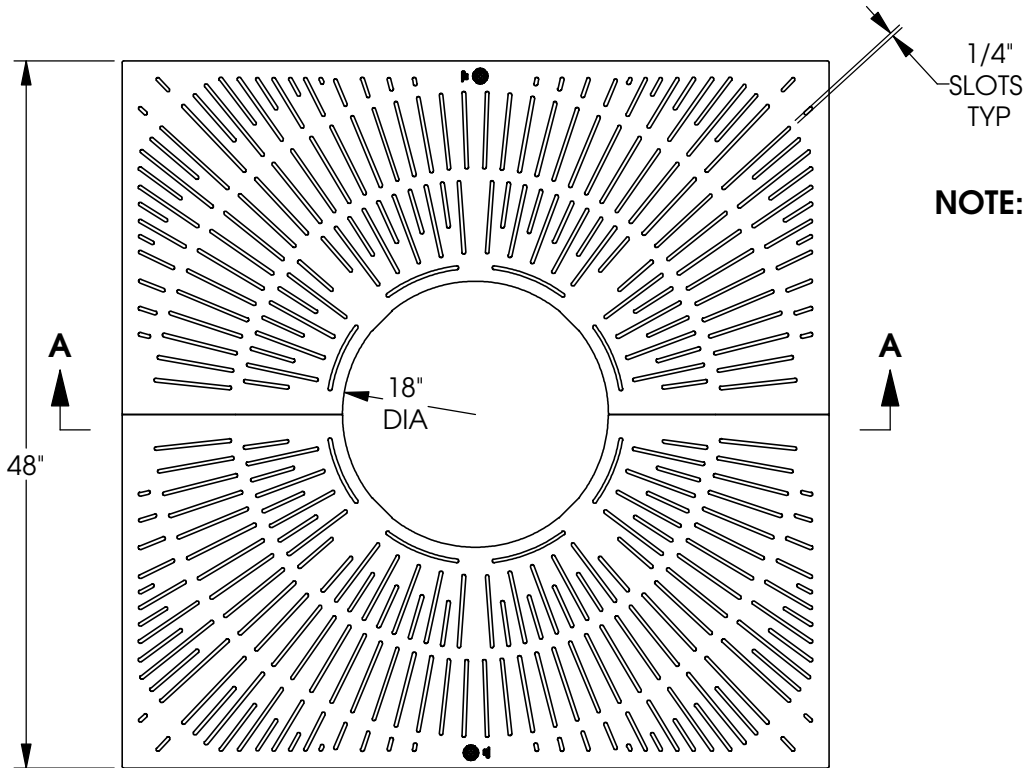

8854 SUNRAY Tree Grate Set

Supplied By:
**TRENCH DRAIN
 SUPPLY**
 877-903-7246
 www.trenchdrainsupply.com

NOTE: COMPONENTS ARE SHIPPED LOOSE. NOT ASSEMBLED.

Product Number

00885431C01

Design Features

- Materials
Tree Grate
Gray Iron (CL35B)

- Design Load
Non-Traffic
- Open Area
138.4 SQ. IN. Per Piece
- Coating
Undipped
- √ Designates Machined Surface

Certification

- ASTM A48
- ADA
-
- Country of Origin: USA

Major Components

00885431

Drawing Revision